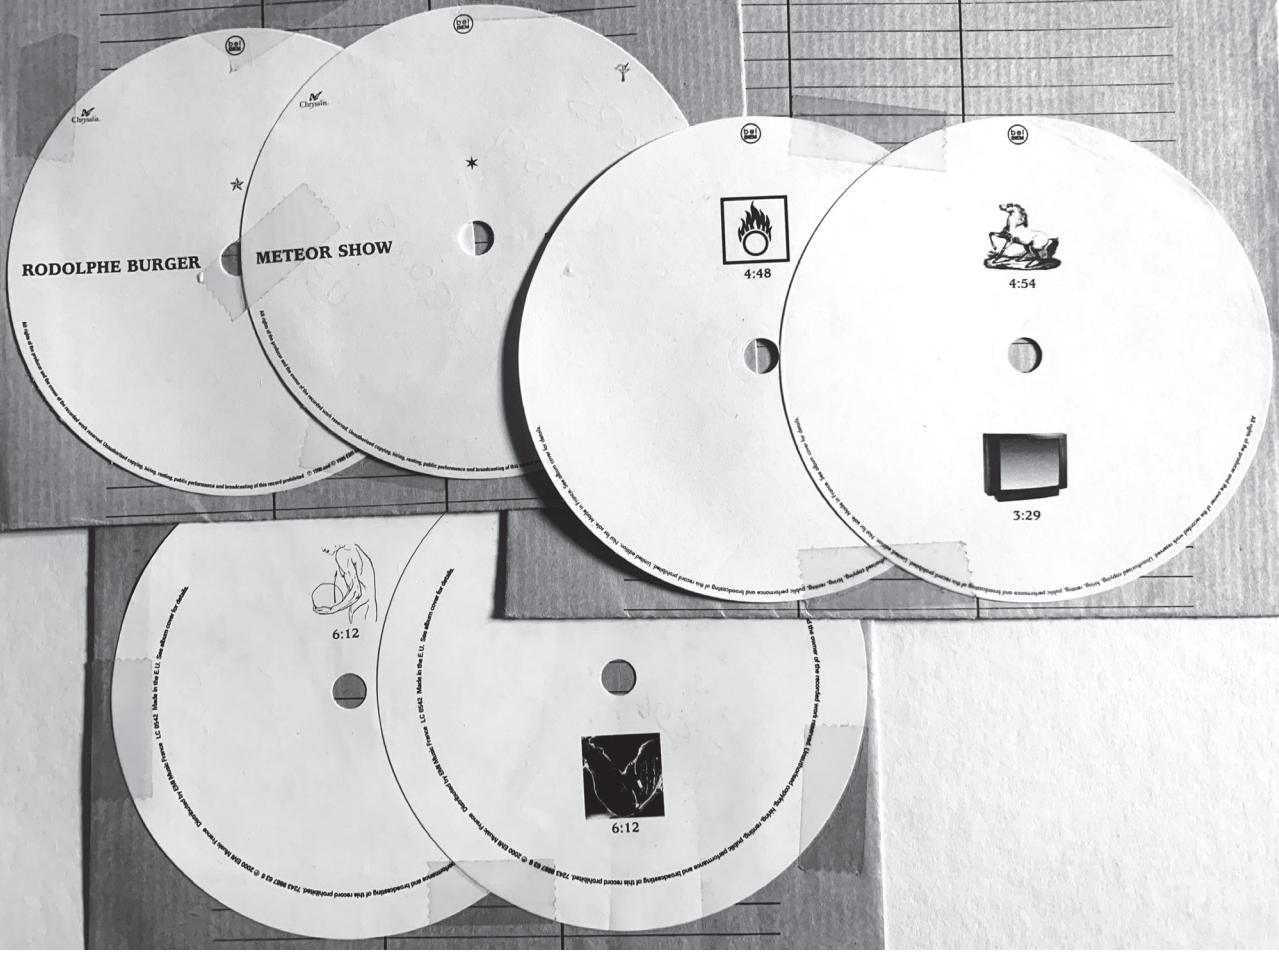

RODOLPHE BURGER ALBUM '93
19298 - MASTER 0

RODOLPHE BURGER ALBUM AVRIL '93
19304 - MASTER REEL 2 -

Artist RODOLPHE BURGER Client FNAE MUSIC
 Producer LVC TYGAT Engineer LVC TYGAT
 Speed 30 IPS Tape 2M. 996 Level Auto Dolby
 Location Studio KITSCH Auto asst. JEA / SEB Date 14/04/93

Take Title
 1 CHARA
 2 CHARA
 3 SHAPE ON
 3 TONES
 -100
 -1K
 -10K
 4 RECORD

Take	Title	Time	Remarks
1	SHAPE ON THE GROUND	3:54"	① Album
2	CHEVAL - MOUVEMENT	3:53"	④ Cheval Mo 76 cm/s 1/2 p

AUTOREVERSE

Rodolphe Burger / Cédric Scandella